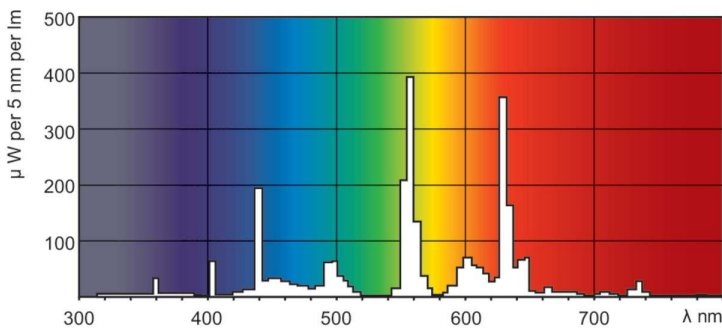

### Product data

General Information	
Cap-Base	G5
Features	na [Not Applicable]
Flux measurement reference	Sphere

Light Technical	
Color Code	840 [CCT of 4000K]
Luminous Flux	1,900 lm
Luminous Efficacy (rated) (Nom)	90 lm/W
Color Designation	Cool White (CW)
Chromaticity Coordinate X (Nom)	0.38
Chromaticity Coordinate Y (Nom)	0.38
Correlated Color Temperature (Nom)	4000 K
Color rendering index (CRI)	80

## Photometric data

Spectral Power Distribution Colour - MASTER TL5 HE 21W/840 SLV/40