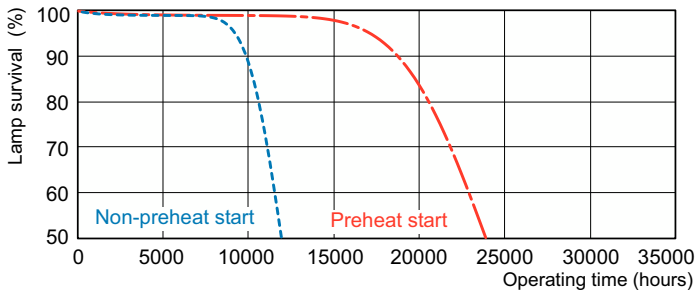

Lifetime

Life expectancy diagram - 3 hour cycle