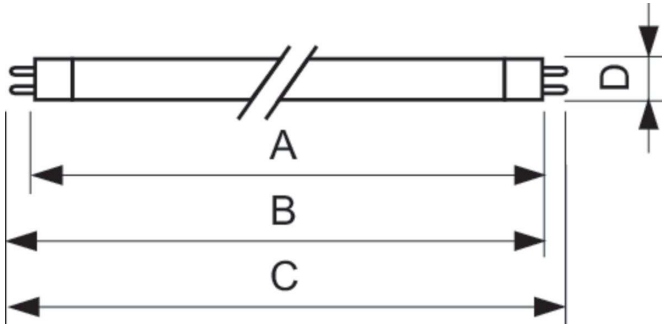

### Product data

General Information	
Cap-Base	G5
Features	na [Not Applicable]
Flux measurement reference	Sphere

Light Technical	
Color Code	840 [CCT of 4000K]
Luminous Flux	1,900 lm
Luminous Efficacy (rated) (Nom)	90 lm/W
Color Designation	Cool White (CW)
Chromaticity Coordinate X (Nom)	0.38
Chromaticity Coordinate Y (Nom)	0.38
Correlated Color Temperature (Nom)	4000 K
Color rendering index (CRI)	80

## Dimensional drawing

Product	D (max)	A (max)	B (max)	B (min)	C (max)
MASTER TL5 HE 21W/840 SLV/40	17 mm	849.0 mm	856.1 mm	853.7 mm	863.2 mm