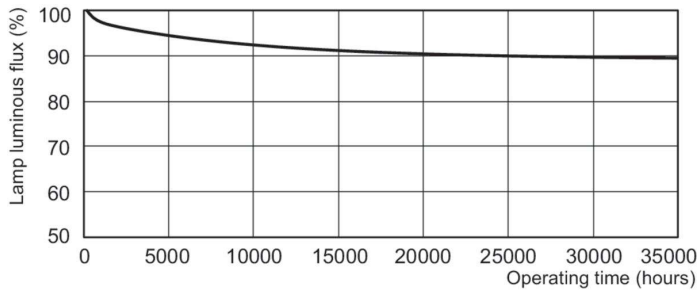

MASTER TL5 High Efficiency

Lifetime

Lumen Maintenance Diagram - MASTER TL5 HE 21W/840 SLV/40