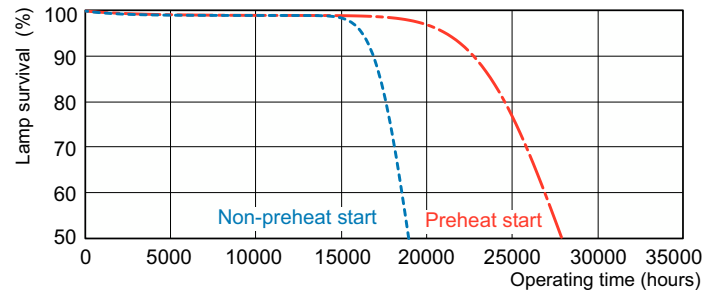

## Photometric data

Spectral Power Distribution Colour - MASTER TL5 HE 21W/840 SLV/40

## Lifetime

Life expectancy diagram - 3 hour cycle

Life expectancy diagram - 12 hour cycle